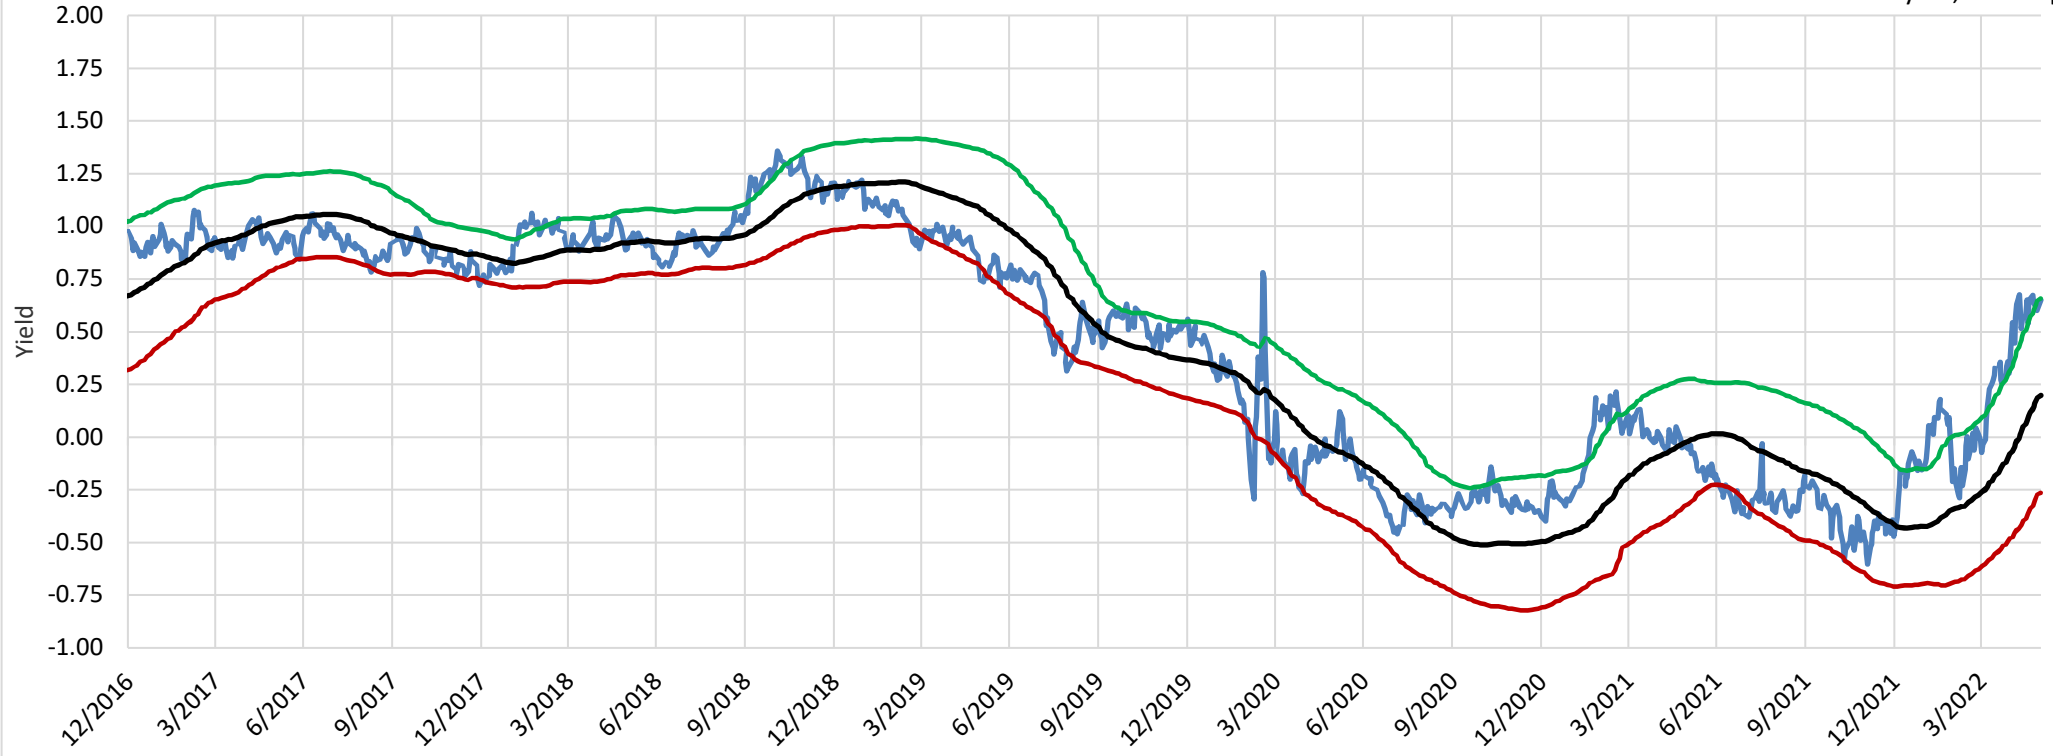

TIPS 30-Year Yield Daily

Market Yield

Estimated Yield

Top of Channel

Bottom of Channel

May 31, 2022 |

TIPS 30-Year Yield Channel Percentile

May 31, 2022 |