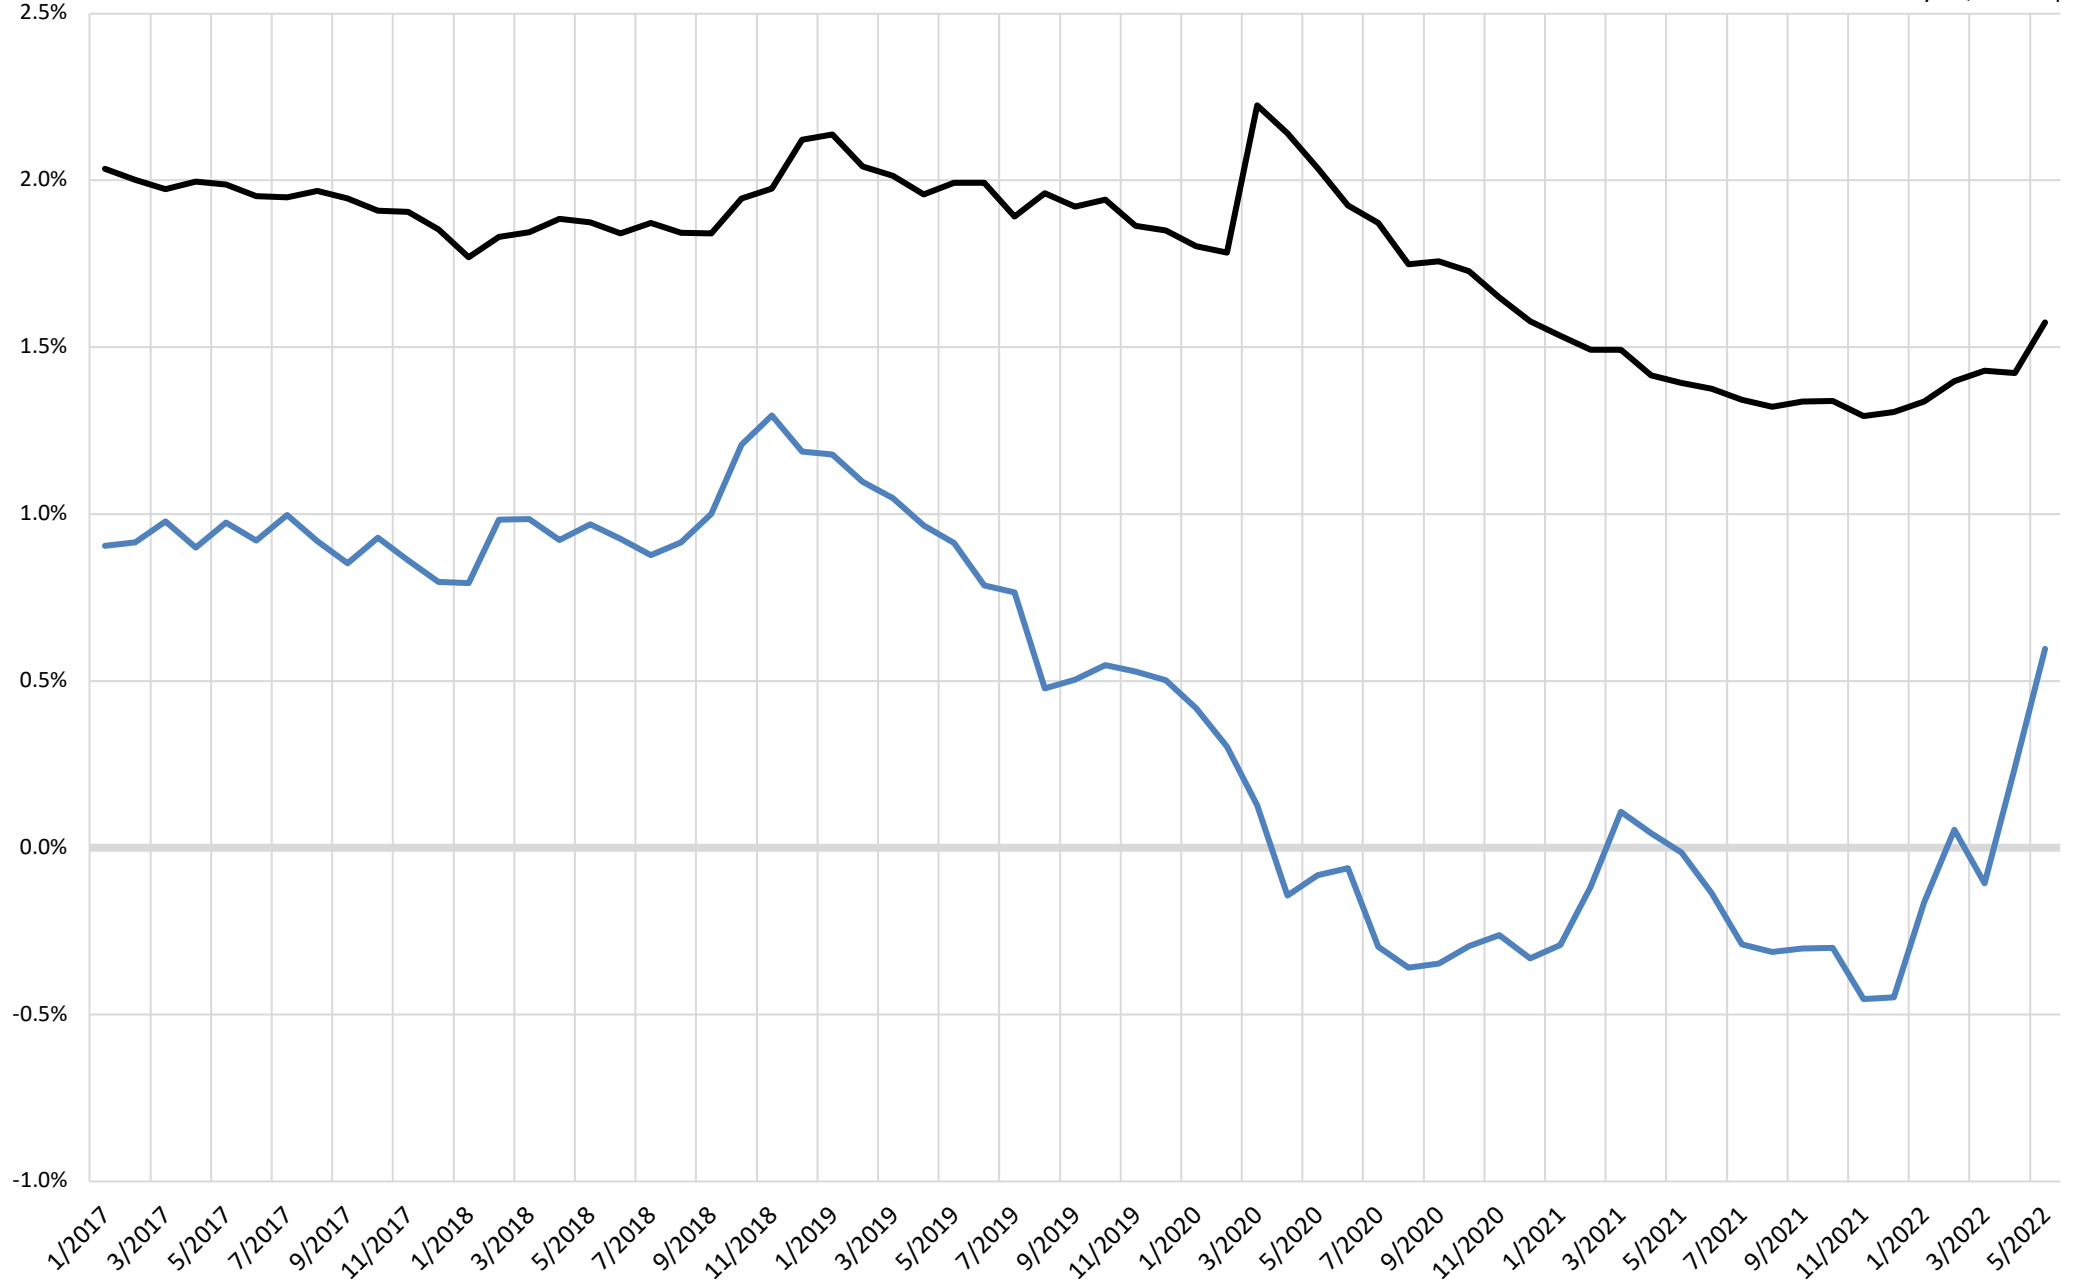

S&P 500 Dividend (Real) Yield/Long TIPS Real Yield

— S&P 500 Dividend Yield % (Monthly)

— Long TIPS Yield % (Monthly)

May 31, 2022 |

Source: ICE Data Indices LLC