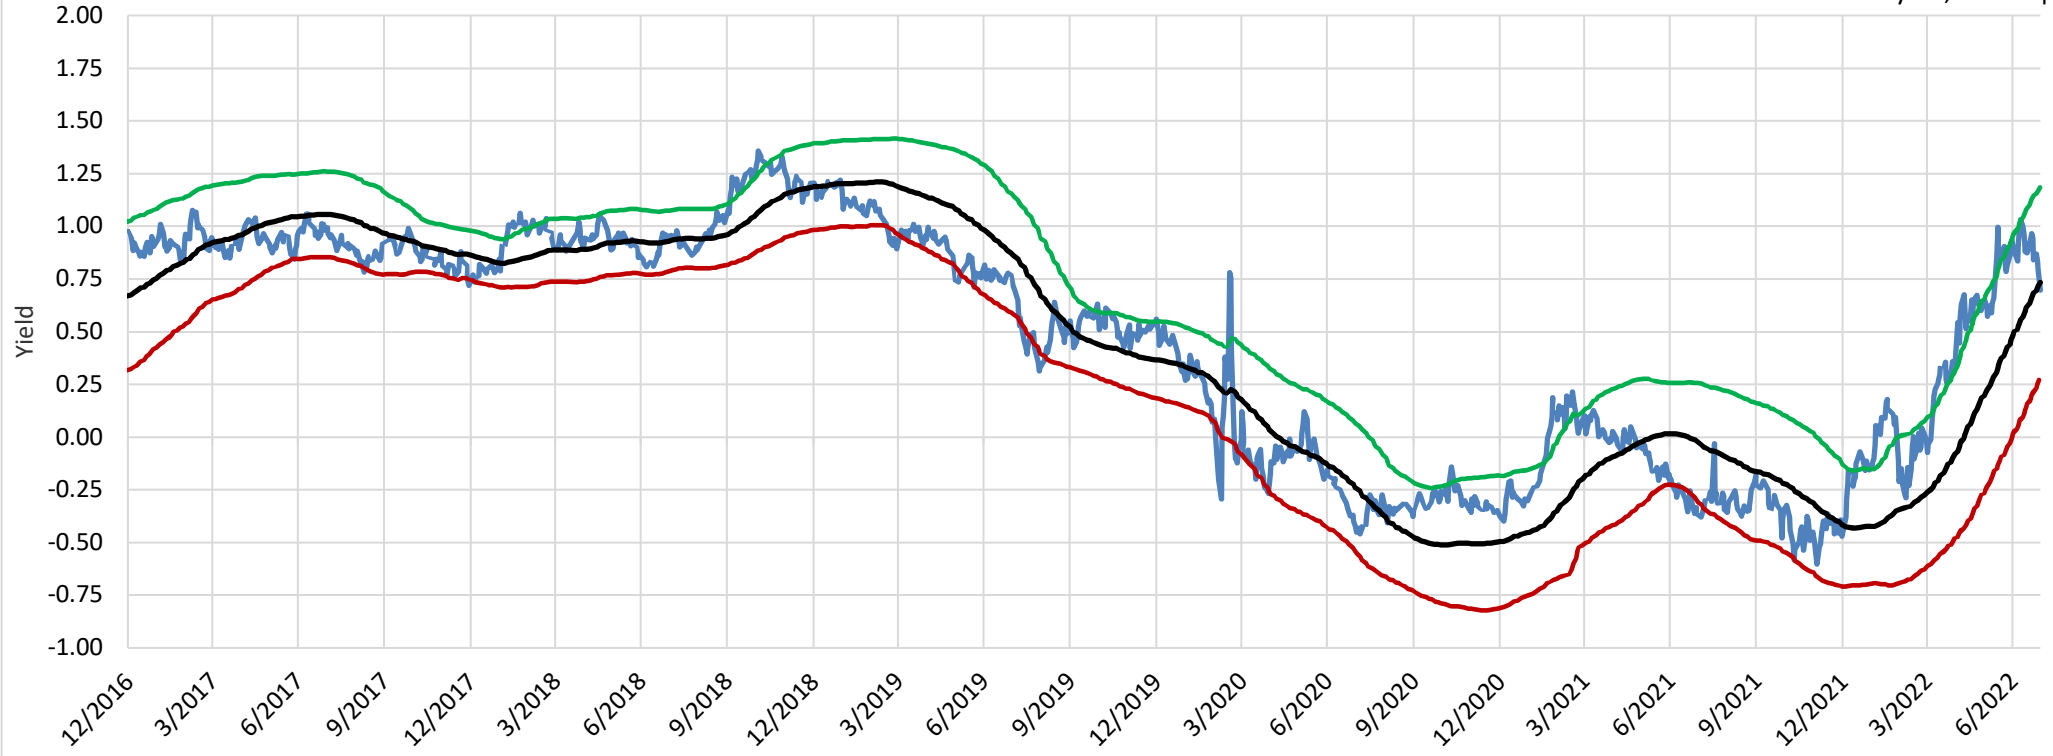

# TIPS 30-Year Yield Daily

Market Yield

Estimated Yield

Top of Channel

Bottom of Channel

July 29, 2022 |

## TIPS 30-Year Yield Channel Percentile

July 29, 2022 |