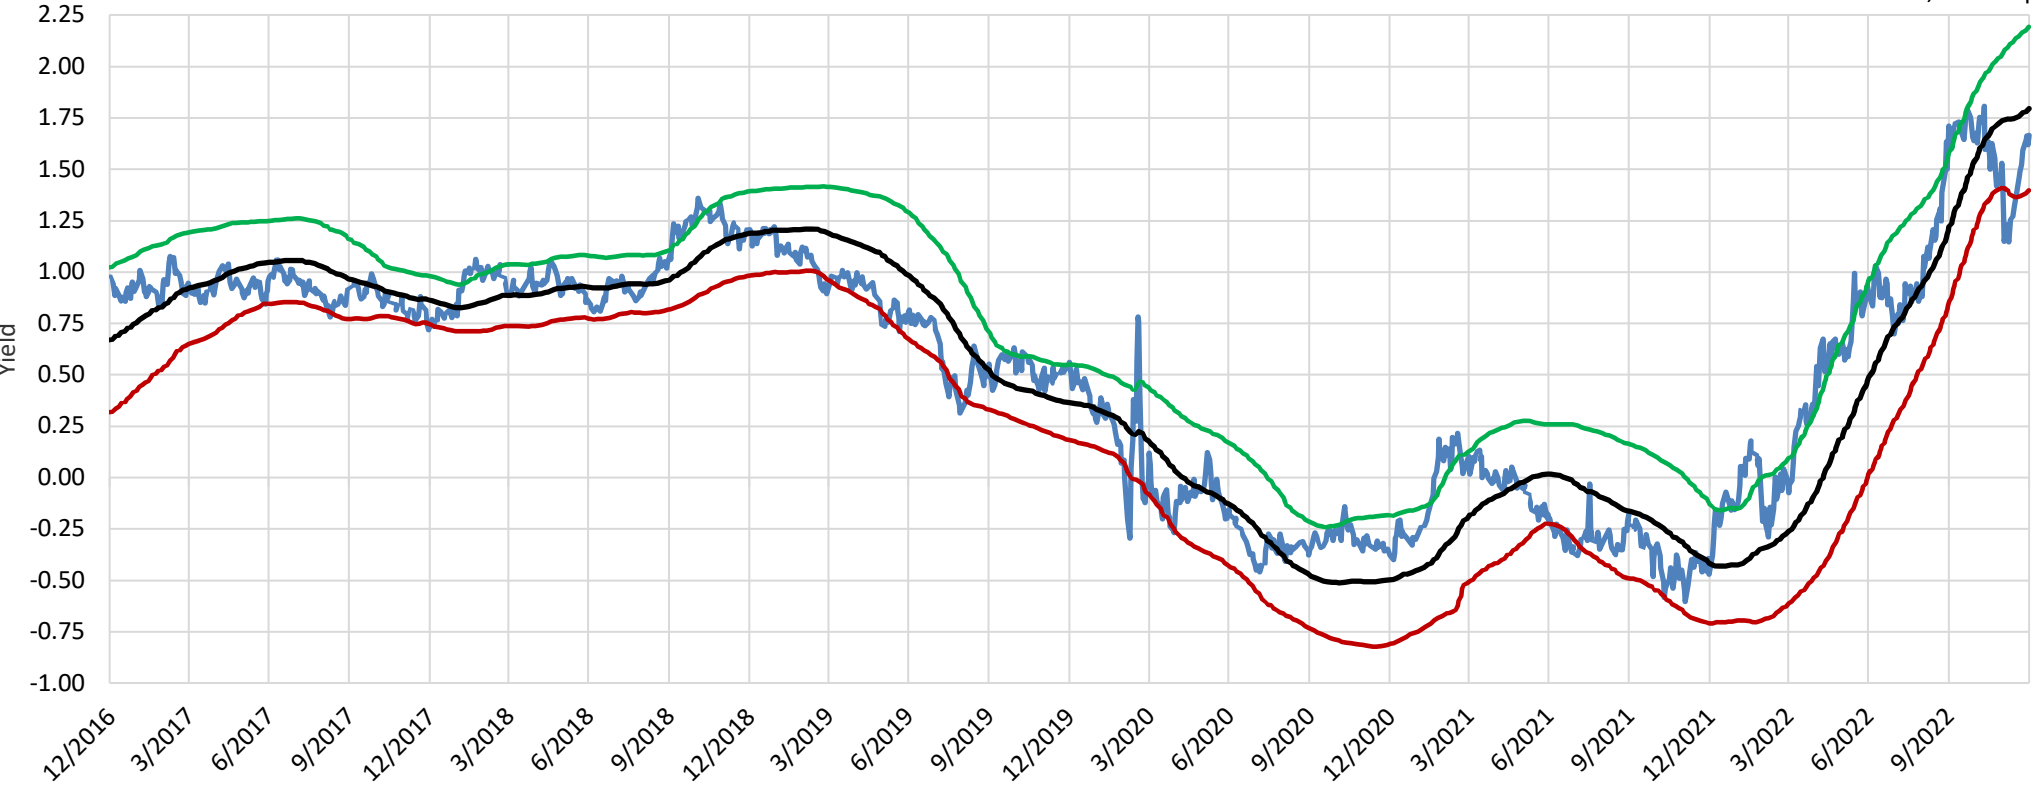

TIPS 30-Year Yield Daily

Market Yield Estimated Yield Top of Channel Bottom of Channel

December 30, 2022 |

TIPS 30-Year Yield Channel Percentile

December 30, 2022 |