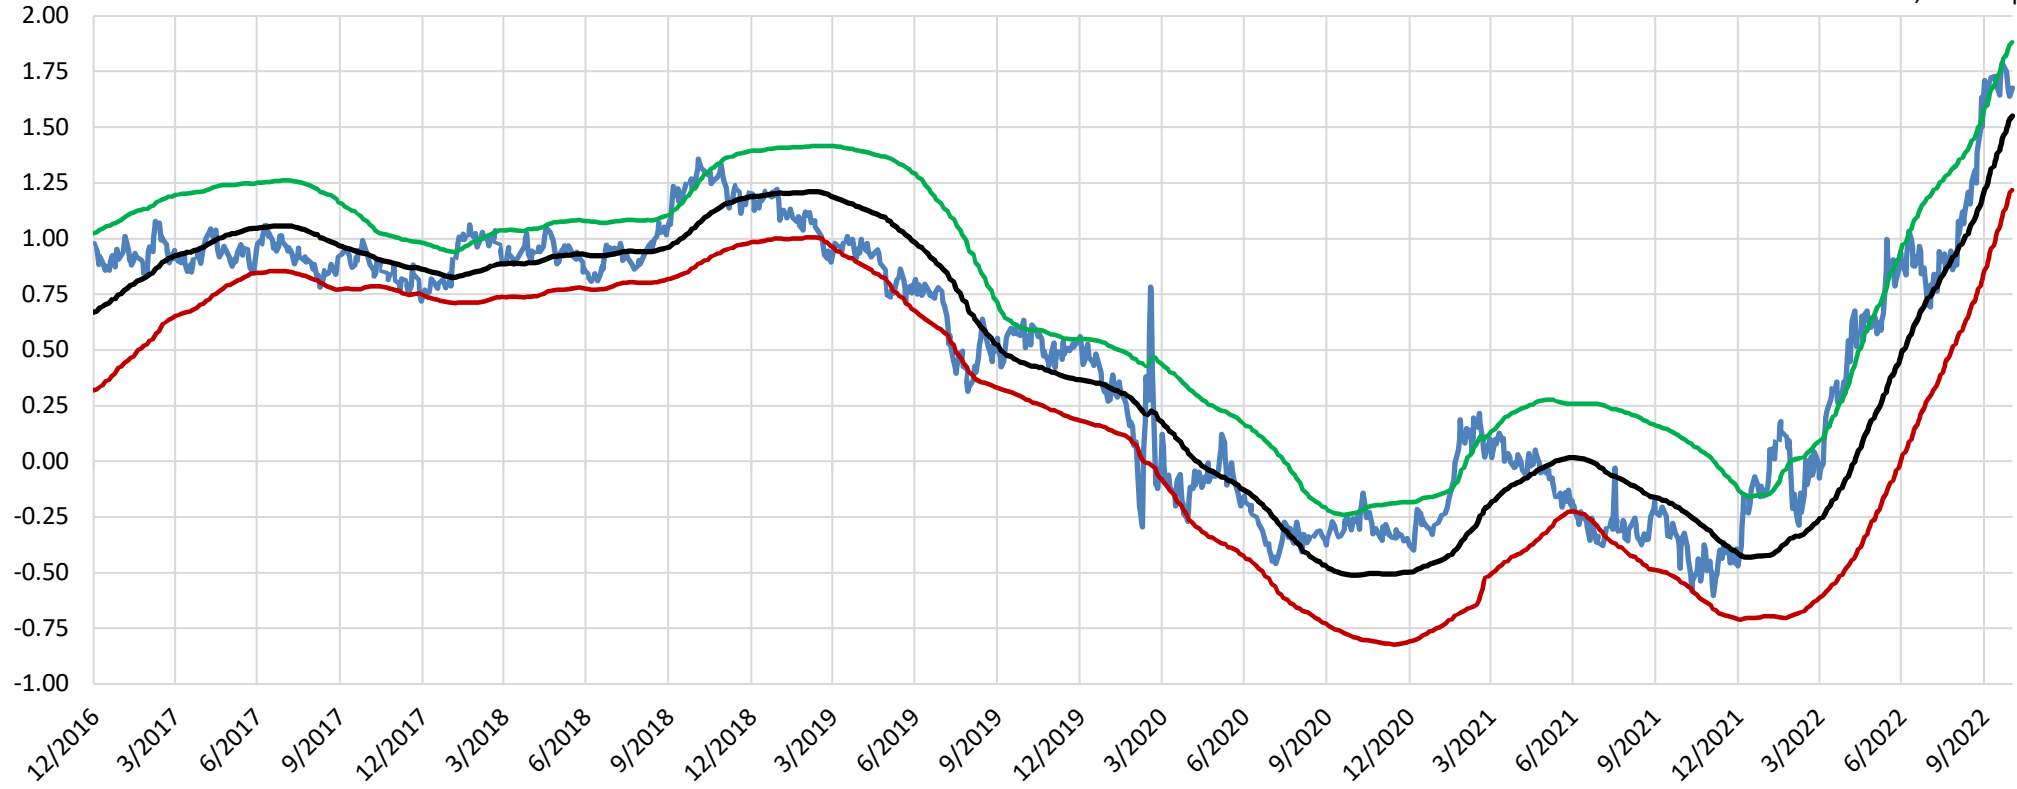

TIPS 30-Year Yield Daily

Market Yield Estimated Yield Top of Channel Bottom of Channel

October 31, 2022 |

TIPS 30-Year Yield Channel Percentile

October 31, 2022 |