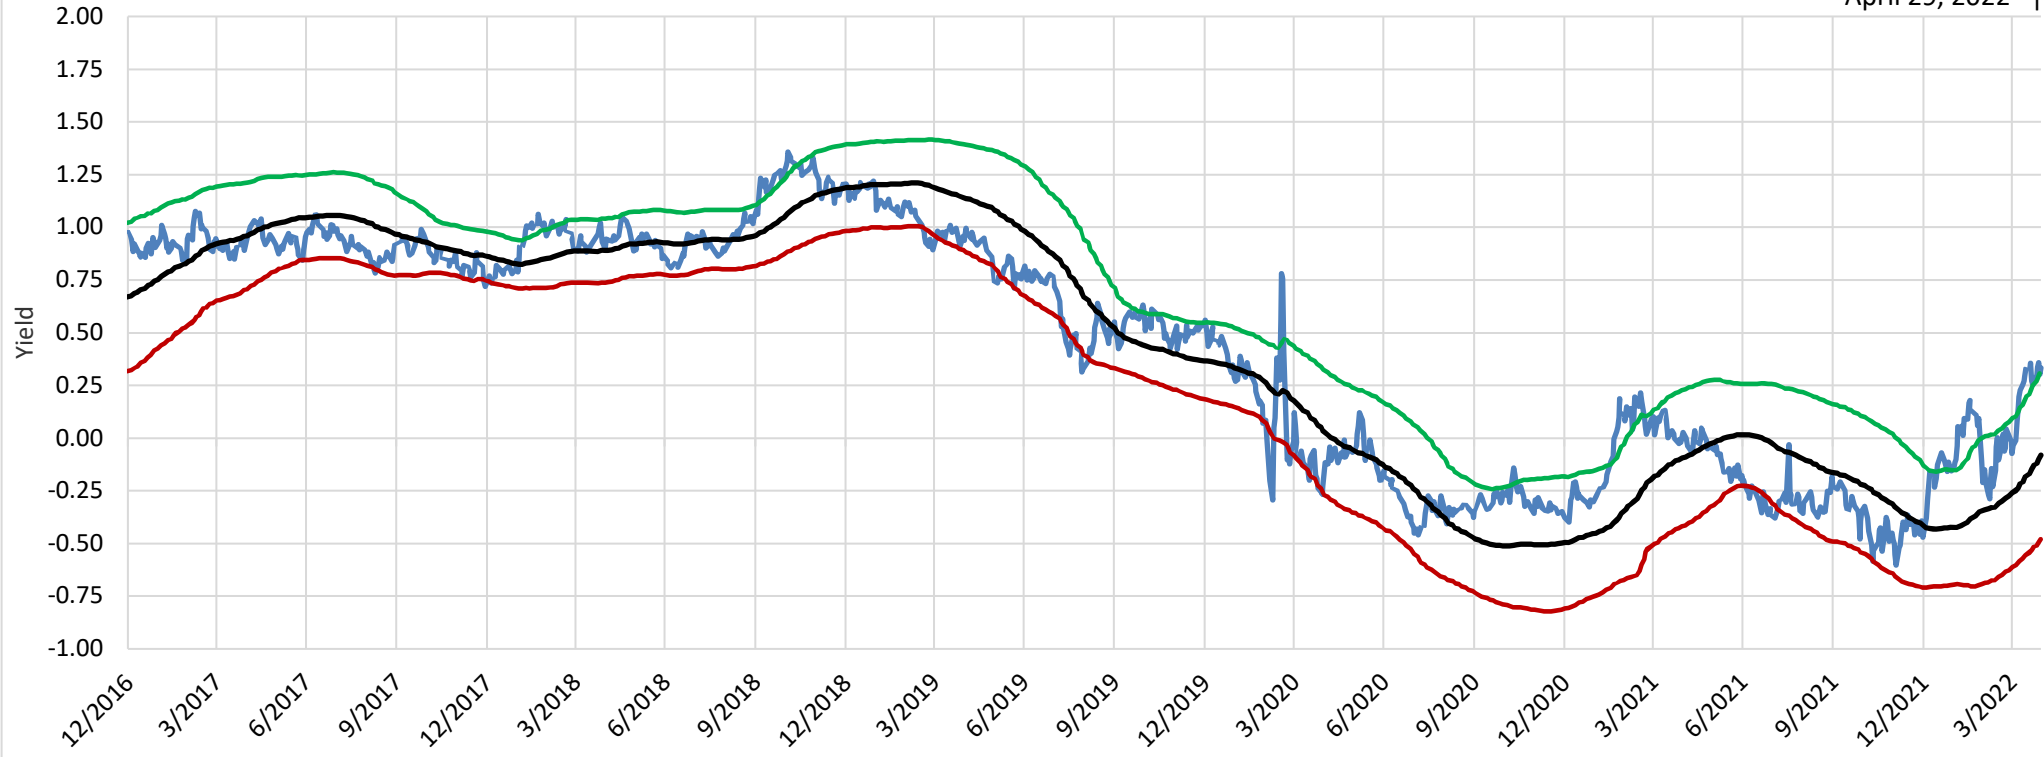

TIPS 30-Year Yield Daily

Market Yield Estimated Yield Top of Channel Bottom of Channel

April 29, 2022 |

TIPS 30-Year Yield Channel Percentile

April 29, 2022 |