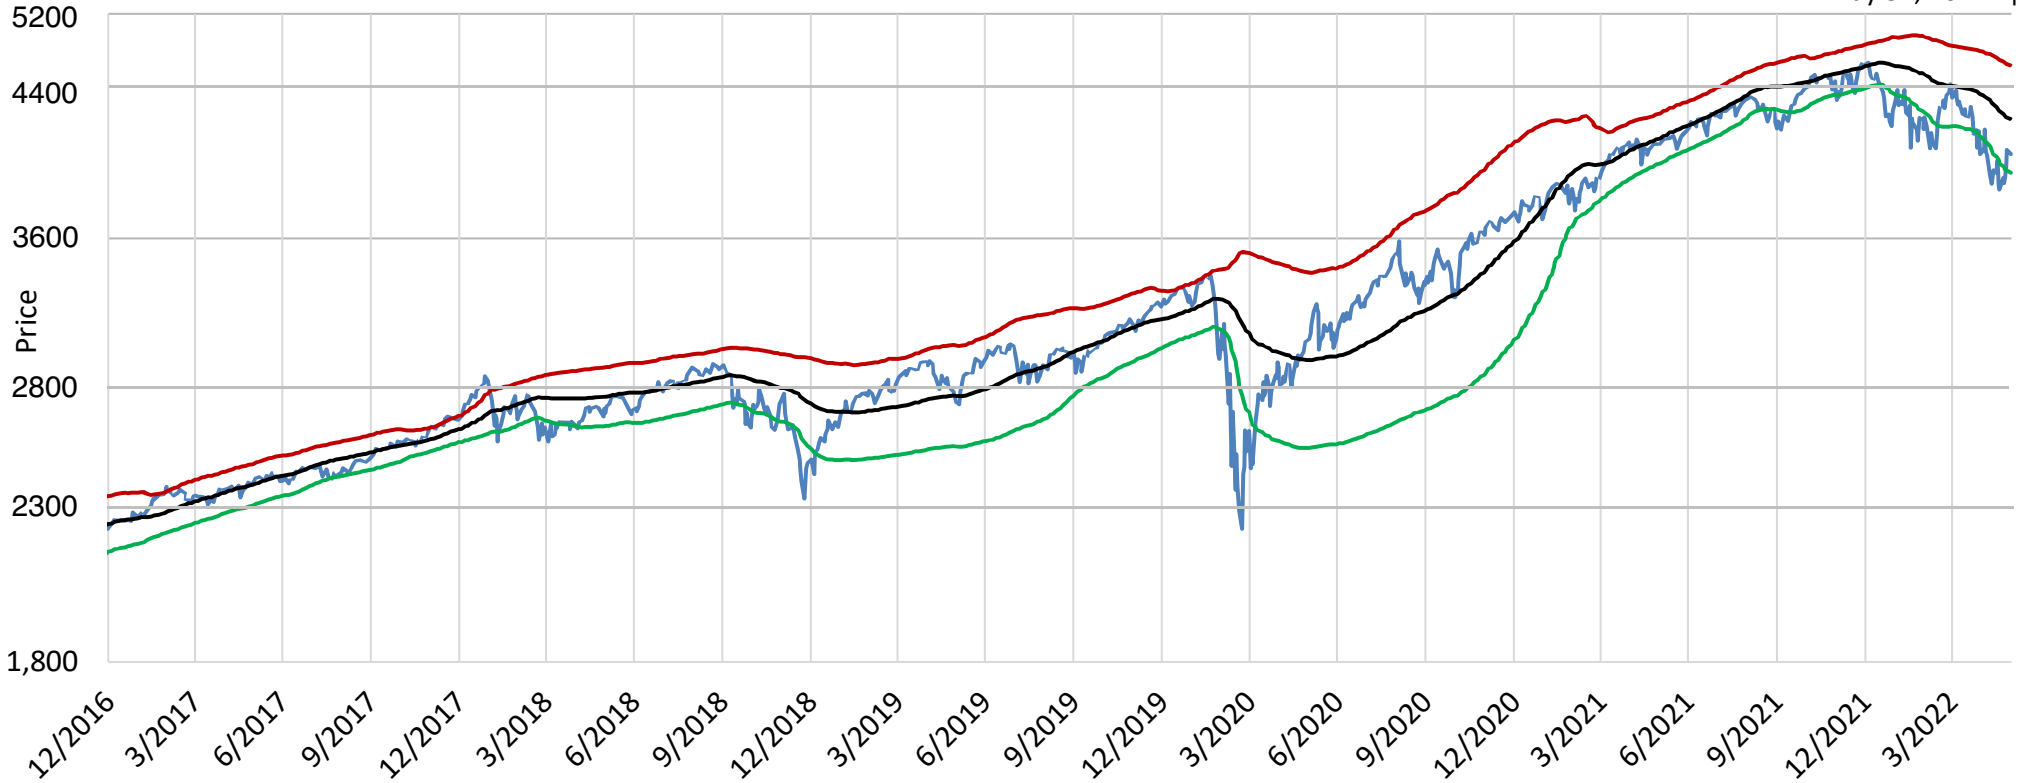

# S&P 500 Index Price Daily

S&P 500

Estimated Price

Top of Channel

Bottom of Channel

May 31, 2022 |

## S&P 500 Index Price Channel Percentile

May 31, 2022 |